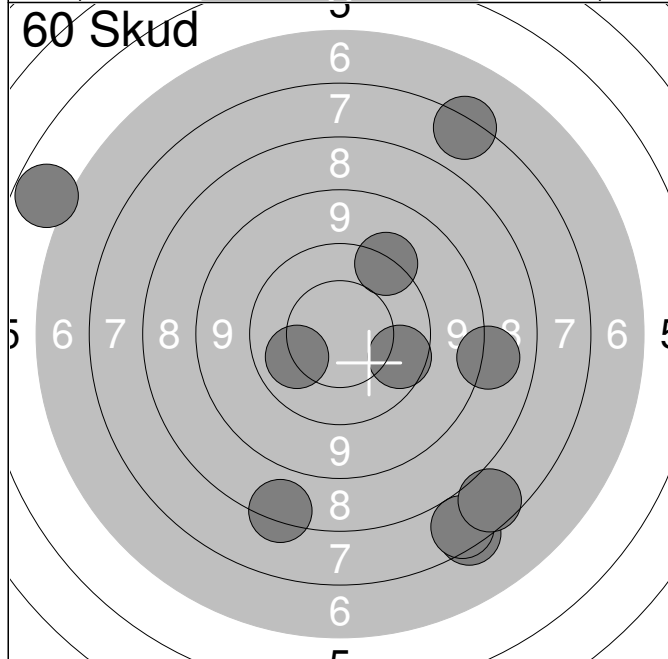

1:	10.2	↗
2:	10.0	↑
3:	10.4	↗
4:	10.4	↑
5:	10.6x	↘
6:	10.4	↗
7:	10.6x	↘
8:	10.7x	↓
9:	10.1	↑
10:	9.8	→
Serie	99.0	
Total	99.0	

11:	10.7x	→
12:	10.8x	↘
13:	10.4	↑
14:	10.9x	←
15:	10.1	↑
16:	10.2	↗
17:	10.4	↘
18:	10.4	↑
19:	10.8x	→
20:	10.6x	↑
Serie	100.0	
Total	199.0	

Hold	Skive	Anna-Maria Thierry Andersen	
30	1		

15m	Vester Hassing Skf.	2	
-----	---------------------	---	--

28.02.2014	Nordjysk mesterskab 2014 senior	Aalborg Skyttekreds	
------------	---------------------------------	---------------------	--

1:	8.7	↑
2:	7.6	↙
3:	9.8	↓
4:	7.3	↘
5:	7.6	→
6:	9.7	↖
7:	9.1	↓
8:	7.9	↗
9:	8.1	↗
10:	8.0	→
Serie	79.0	
Total	0.0	

1:	5.8	↓
2:	7.4	↙
3:	9.0	→
4:	6.2	↓
5:	8.2	↖
6:	9.0	↑
7:	8.7	↖
8:	10.3	↑
9:	8.0	↓
10:	10.4	↗
Serie	80.0	
Total	80.0	

11:	7.9	↖
12:	10.0	↖
13:	9.3	↖
14:	9.4	↑
15:	9.8	↓
16:	9.2	↓
17:	7.9	→
18:	9.4	↓
19:	10.6	→
20:	8.2	↓
Serie	87.0	
Total	167.0	

Prøve	1:	6.3	↓
	2:	9.4	↑
	3:	10.2	→
	4:	10.0	→
	5:	10.5	↗

Serie	45.0
Total	0.0