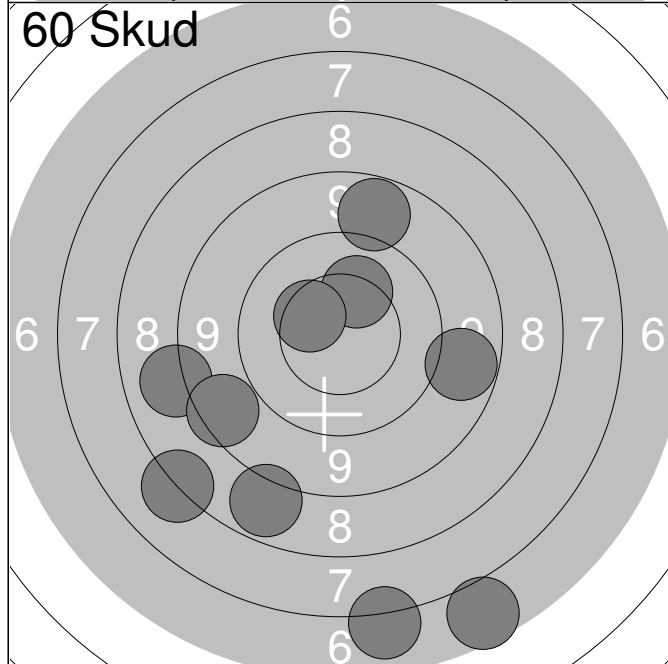

11:	10.4	↙
12:	10.5	↙
13:	10.3	↗
14:	10.7x	↓
15:	10.5	↑
16:	10.8x	↗
17:	10.4	→
18:	9.7	↑
19:	10.9x	↙
20:	9.7	←
Serie	98.0	
Total	193.0	

Hold 29	Skive 4	Birgitte Kort Jørgensen	
-------------------	-------------------	--------------------------------	--

1:	10.2	↗
2:	10.0	↑
3:	10.4	↗
4:	10.4	↑
5:	10.6x	↘
6:	10.4	↗
7:	10.6x	↘
8:	10.7x	↓
9:	10.1	↑
10:	9.8	→
Serie	99.0	
Total	99.0	

11:	10.7x	→
12:	10.8x	↘
13:	10.4	↑
14:	10.9x	←
15:	10.1	↑
16:	10.2	↗
17:	10.4	↘
18:	10.4	↑
19:	10.8x	→
20:	10.6x	↑
Serie	100.0	
Total	199.0	

Hold	Skive	Anna-Maria Thierry Andersen	
30	1		

15m	Vester Hassing Skf.	2	
-----	---------------------	---	--

28.02.2014	Nordjysk mesterskab 2014 senior	Aalborg Skyttekreds	
------------	---------------------------------	---------------------	--

1:	8.7	↑
2:	7.6	↙
3:	9.8	↓
4:	7.3	↘
5:	7.6	→
6:	9.7	↖
7:	9.1	↓
8:	7.9	↗
9:	8.1	↗
10:	8.0	→
Serie	79.0	
Total	0.0	

1:	5.8	↓
2:	7.4	↙
3:	9.0	→
4:	6.2	↓
5:	8.2	↖
6:	9.0	↑
7:	8.7	↖
8:	10.3	↑
9:	8.0	↓
10:	10.4	↗
Serie	80.0	
Total	80.0	